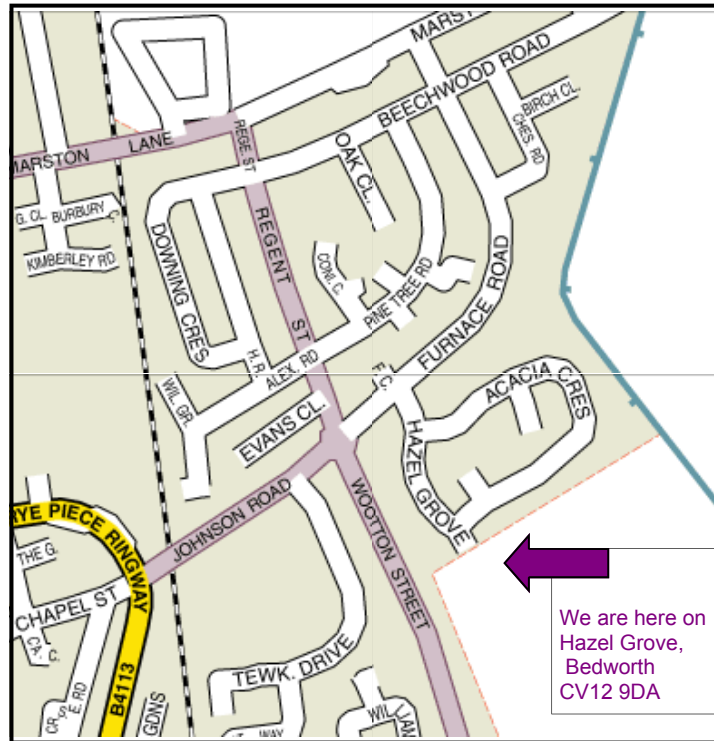

**A free crèche is available for children under 5 years during Family Support appointments and programmes where possible.**

We are here on  
Hazel Grove,  
Bedworth  
CV12 9DA

**Bedworth Early Years Centre and  
Nursery  
Hazel Grove  
Bedworth  
CV12 9DA**